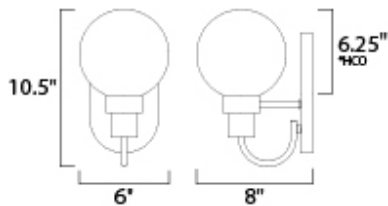

MEASUREMENTS

DIMENSION : 6" W x 10.5" H x 8" Ext
 MAX OAH : x 4.65" W x 7.88" H
 HANGING WEIGHT : 1.72 lb

LAMPING

INPUT VOLTAGE : 120V
 BULB : 1 x 60W Incandescent E12 Candelabra , 60W Total
 BULB INCLUDED : (Not Included)
 DIMMABLE : Yes